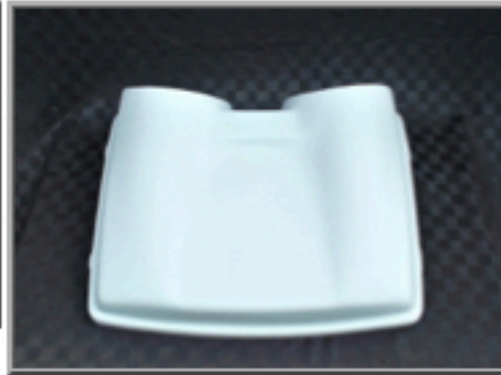

BeatBox™

OSCW's high-performance audio tour pack

(click on photo to enlarge)

Looking for high-quality audio without giving up space?
Want a tour pack that looks different and sounds better than the others?
Like to hear your music while you're not just in a parking lot?
Don't want to spend a fortune?
Break the mold, not the bank. Purchase OSCW's BeatBox.

Features:

- Dual cylinders face the rider and taper into the back of the lid without sacrificing storage space. High-quality audio that can be seen and heard while you ride.
- Large and powerful speakers fire strong sound toward you instead of into the wind
- Robust base that booms Crystal-clear mids and highs
- Use your existing tour pack, just change to OSCW's lid
- Don't have a tour pack yet? Get started with OSCW's complete audio tour pack.

Available in 4 configurations

1. Lid only (no speakers)
 - Openings for 7.7 and 6.5 speakers
2. Lid only and speakers
 - Lid with (2) JL Audio 6.5 marine speakers
 - Lid with (2) JL Audio 7.7 marine speakers
3. Lid and bottom, no speakers
4. Lid with 2 speakers and bottom
 - Lid, (2) JL Audio 6.5 marine speakers, bottom
 - Lid, (2) JL Audio 7.7 marine speakers, bottom